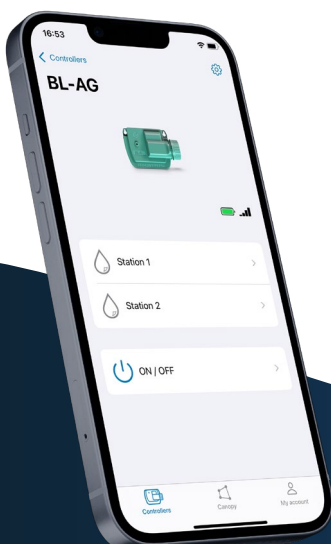

BL-AG

Bluetooth® 9V Irrigation Controller

Cycle / Soak

Optimize the quality of your irrigation by matching watering to your soil's needs: include pauses to allow the water to penetrate properly.

Open the valve boxes less often

Control your BL-AG via Bluetooth® from a distance of up to 10 metres or from above the valve box using the MySOLEM app.

Sturdy & 100% Waterproof

IP68 rated (water- and dust-resistant).

Volumetric / Millimetric Programming

Use the MySOLEM platform to schedule your watering based on rainfall and water consumption data for precise irrigation.

Simplified Maintenance

Low battery alert, permanent program backup.

Install. Program. It's ready.

For professionals, discover more features on our free platform, **MySOLEM.com**.