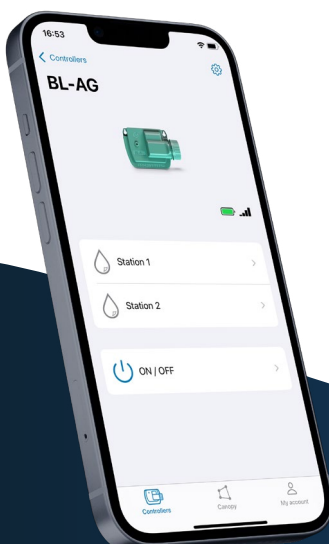

Width: 14 cm
 Height: 9 cm
 Depth: 5.5 cm

3-year
 WARRANTY

BL-AG

Bluetooth® 9V Irrigation Controller

Cycle / Soak

Optimize the quality of your irrigation by matching watering to your soil's needs: include pauses to allow the water to penetrate properly.

Open the valve boxes less often

Control your BL-AG via Bluetooth® from a distance of up to 10 metres or from above the valve box using the MySOLEM app.

Sturdy & 100% Waterproof

IP68 rated (water- and dust-resistant).

Water Consumption Monitoring

Connect a water meter to monitor your water consumption at short range (up to 10 meters).

Simplified Maintenance

Low battery alert, permanent program backup.

Volumetric / Millimetric Programming

Use the MySOLEM platform to schedule your watering based on rainfall and water consumption data for precise irrigation.

Install. Program. It's ready.

For professionals, discover more features on our free platform, **MySOLEM.com**.