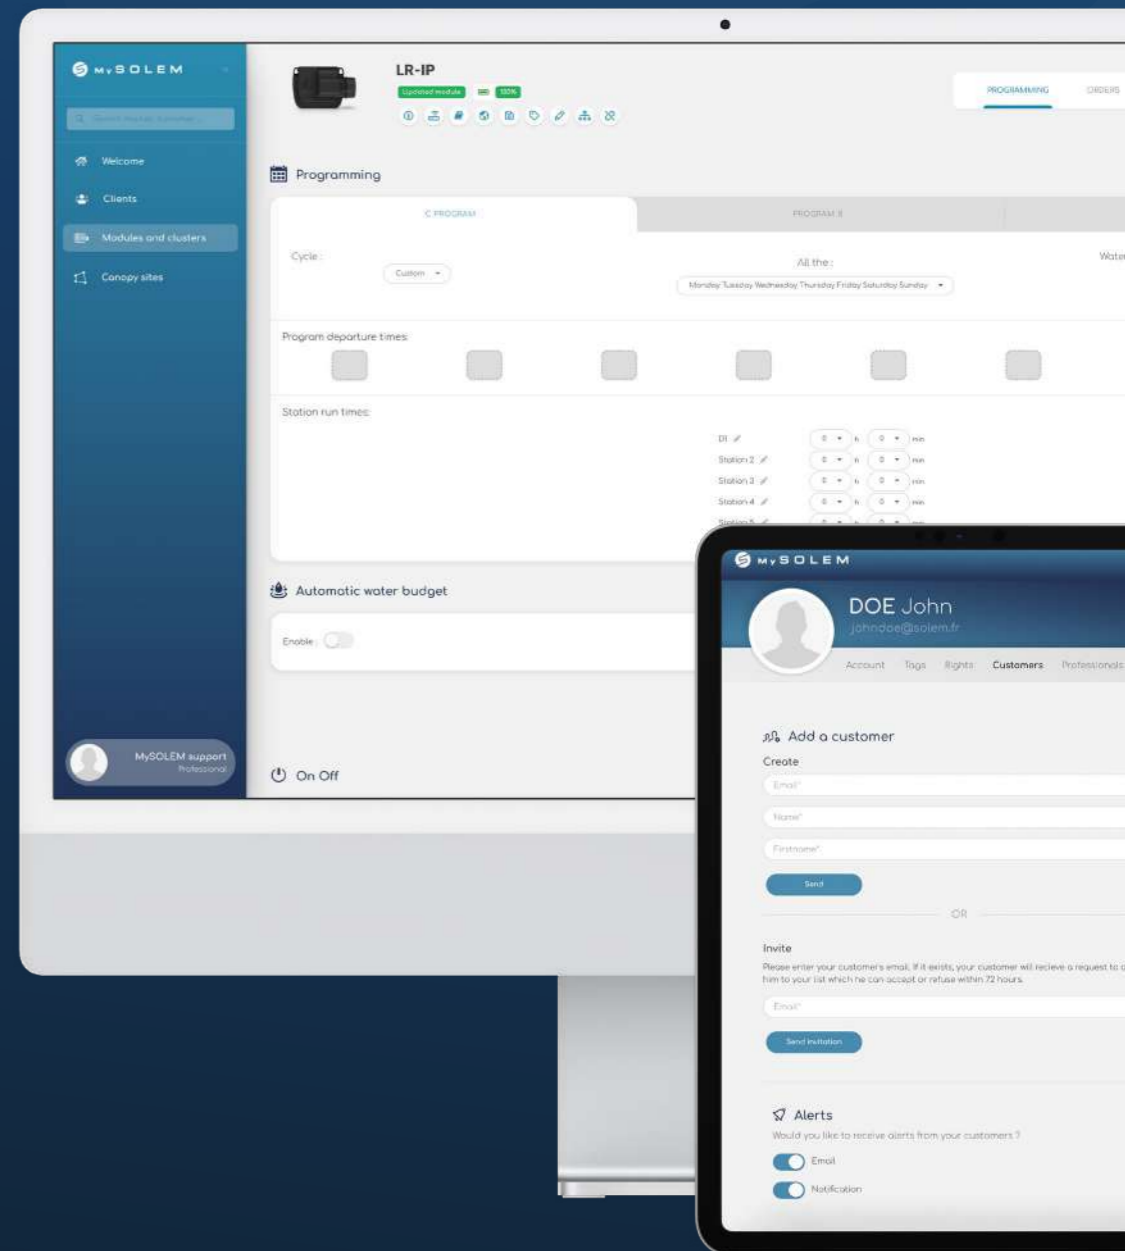

## CONTROL YOUR HOME EXTERIOR REMOTELY

MyGARDEN allows you to control your garden irrigation, outdoor pool, and architectural lighting through a free and easy-to-use application. This application is also compatible with MySOLEM.

## AN ONLINE MANAGEMENT PLATFORM MADE BY IRRIGATION PROFESSIONALS FOR IRRIGATION PROFESSIONALS

To access additional features (not available on the apps) such as bulk orders, site management, site cartography (CANOPY), and user management (Pro account), access our online platform at [MySOLEM.com](https://www.mysolem.com) from a computer. All your programs and products are automatically synchronized on real time on the online platform and the apps.