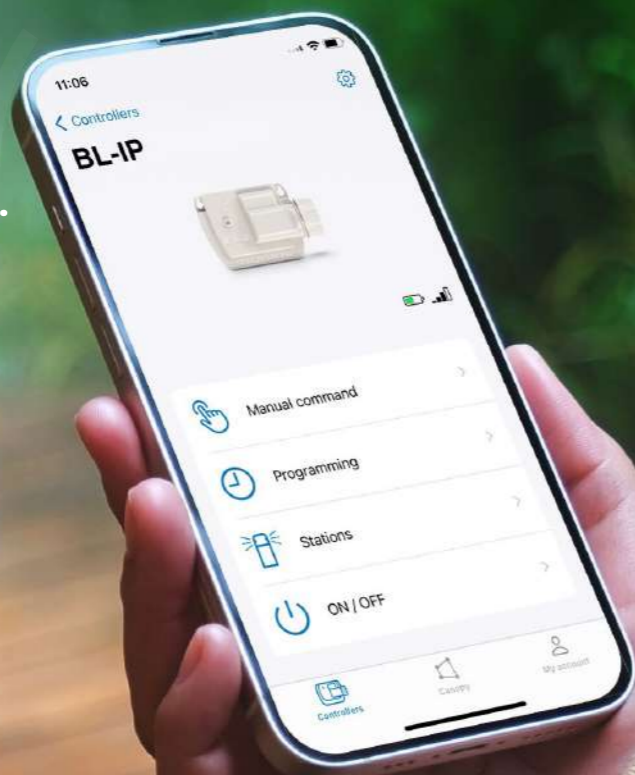

SHORT RANGE WATERING

BLUETOOTH® ONLY
CONTROLLERS FOR IRRIGATION