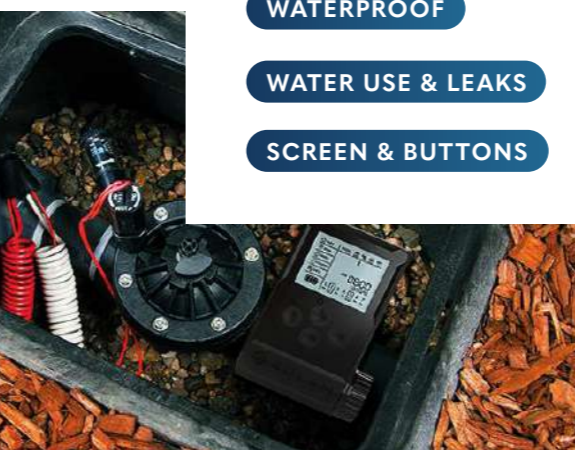

### MySOLEM

ECO MODE p.2

ASYNCHRONOUS MODE

MONTHLY WATER BUDGET

SCAN TO VIEW SPECIFICATIONS