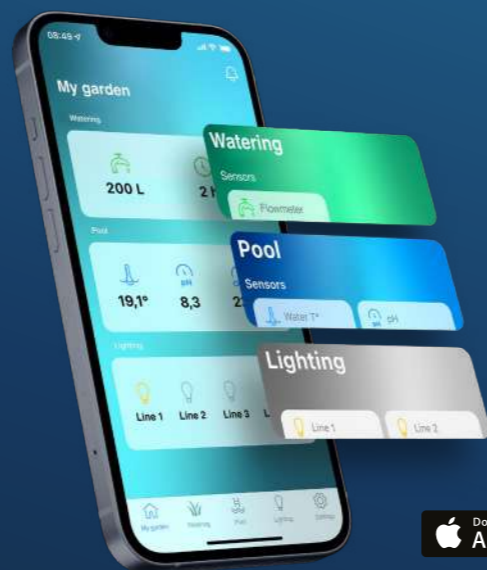

# SOLEM

CONNECTED GARDEN

WATERING | POOL | LIGHTING

[solem-irrigation.com](https://solem-irrigation.com)

2025 EDITION

FREE APPS

## GARDEN IRRIGATION MADE EASY!

Program and control the watering of your garden remotely with the MySOLEM app.

## CONTROL YOUR HOME EXTERIOR REMOTELY

MyGARDEN allows you to control your garden irrigation, outdoor pool, and architectural lighting through a free and easy-to-use application. This application is also compatible with MySOLEM.