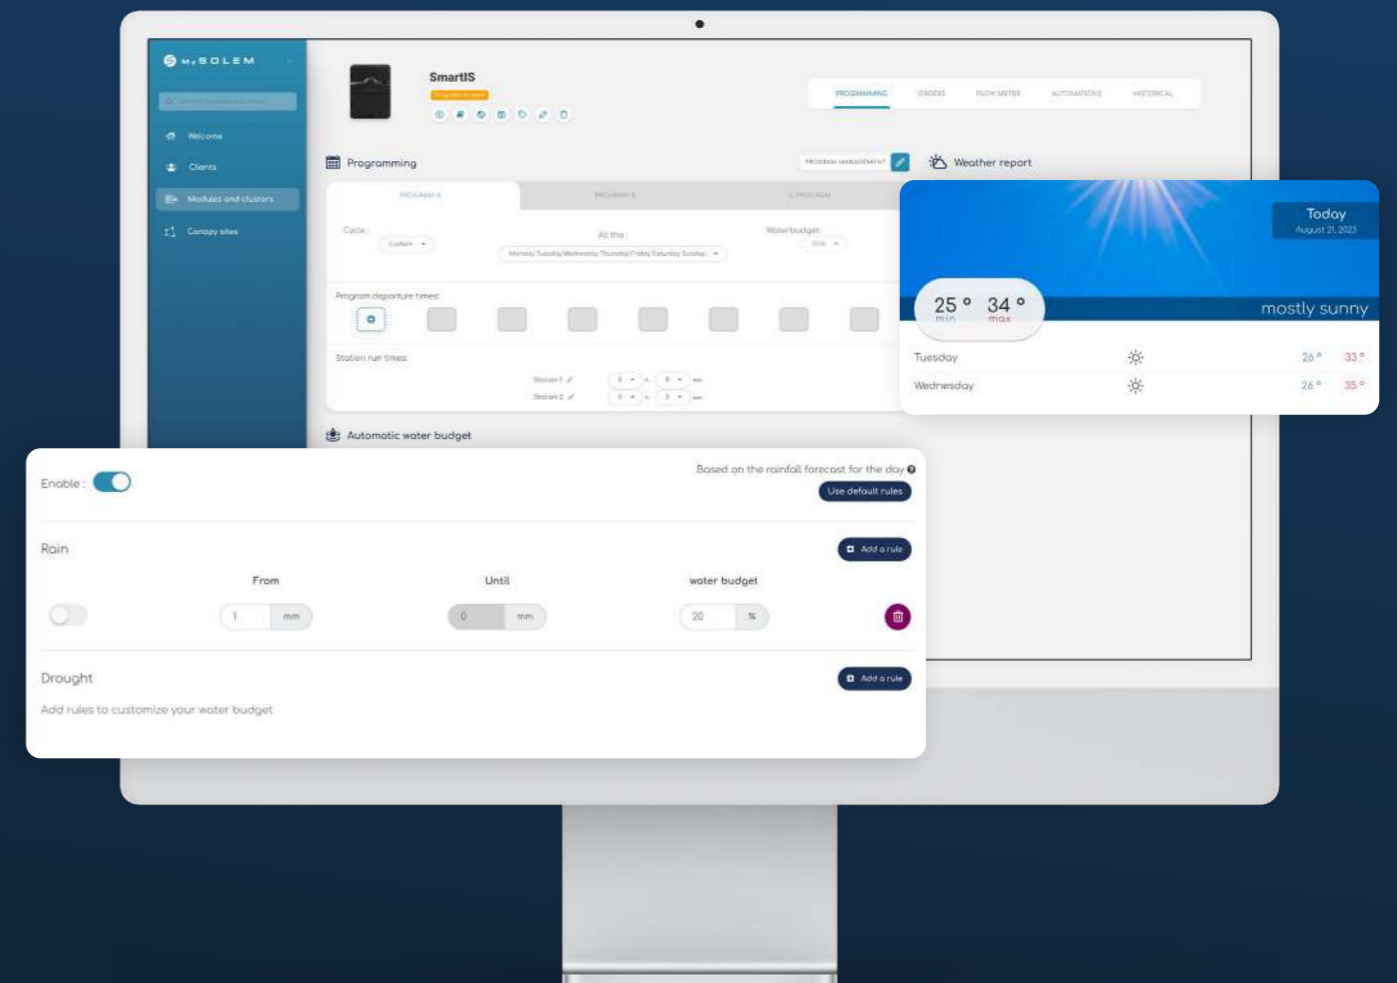

AUTOMATIC WATER BUDGET

FREE FEATURE

Automatically set your water budget according to the local weather forecast

Optimize your watering & **save water!**

- Thanks to its geolocation, each of your controllers can connect to the local weather forecast via the internet.
- Define your automatic water budget activation rules (from 0 to 200%) according to rain and drought.
- Available via the MySOLEM platform, this advanced feature checks the activation of your defined rules according to the weather forecast twice daily at 5 AM and 5 PM.