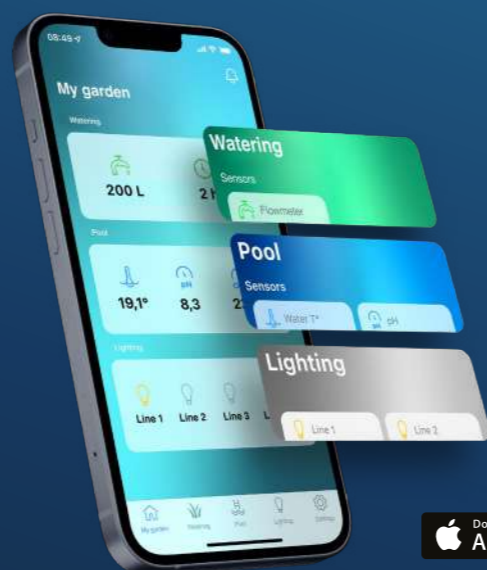

SOLEM

CONNECTED GARDEN

WATERING | POOL | LIGHTING

solem-irrigation.com

2025 EDITION

FREE APPS

GARDEN WATERING MADE EASY!

Program and control the watering of your garden remotely with the MySOLEM app.

To discover in 2025

Activate the Eco Mode during the winter season to extend the life of your batteries. You can increase it even more by activating it during the watering season too.

CONTROL YOUR HOME EXTERIOR REMOTELY

MyGARDEN allows you to control your garden watering, outdoor pool, and architectural lighting through a free and easy-to-use application. This application is also compatible with MySOLEM.

FREE ONLINE PLATFORM