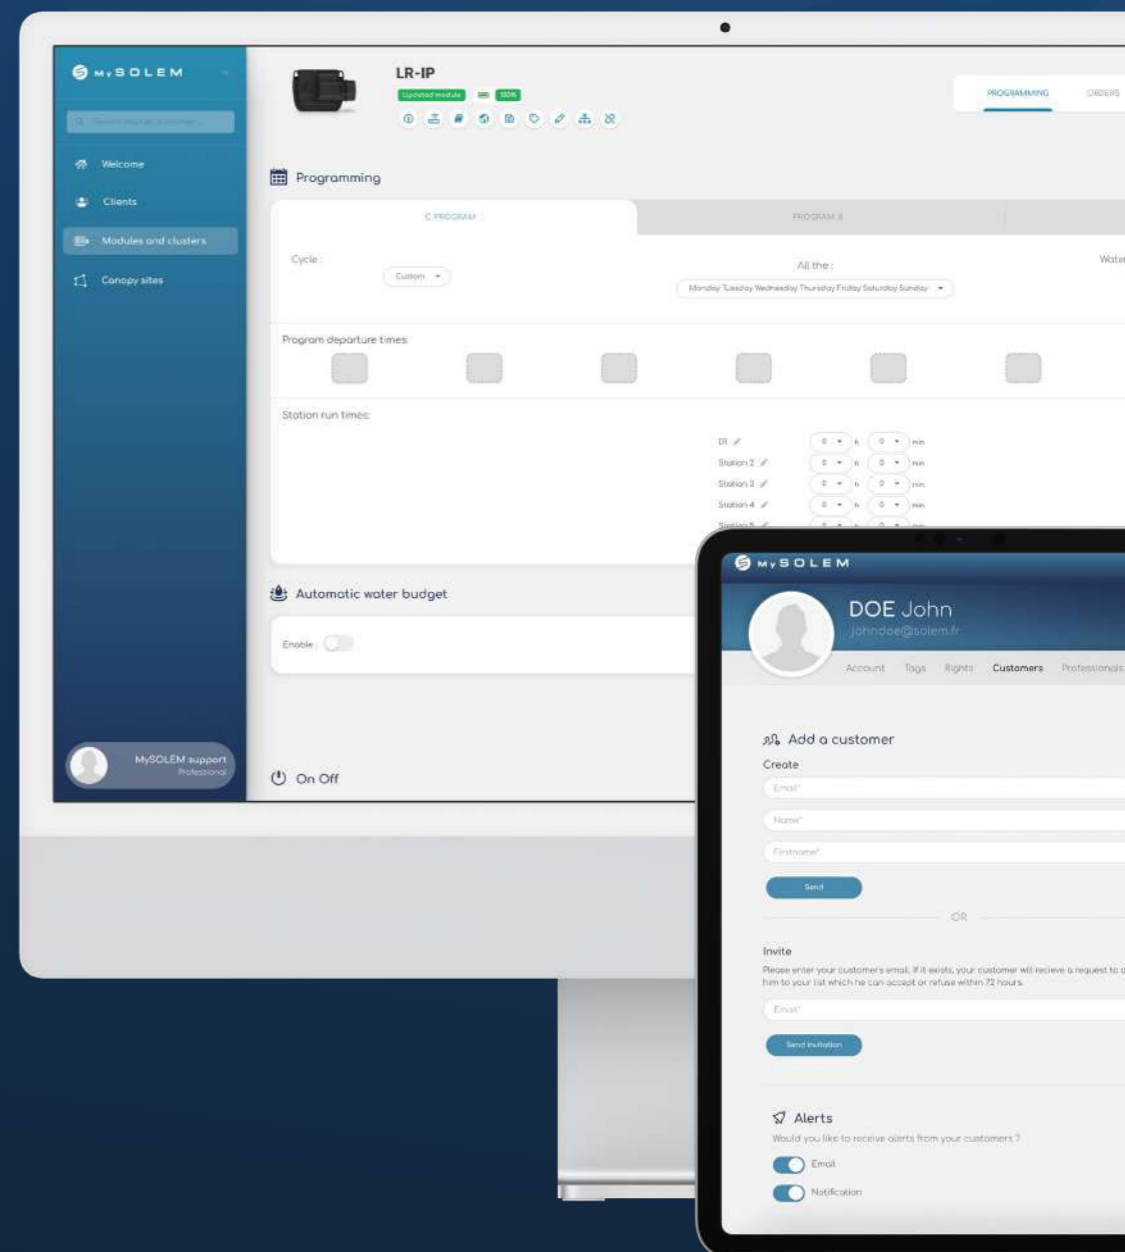

MyGARDEN allows you to control your garden watering, outdoor pool, and architectural lighting through a free and easy-to-use application. This application is also compatible with MySOLEM.

FREE ONLINE PLATFORM

AN ONLINE MANAGEMENT PLATFORM MADE BY IRRIGATION PROFESSIONALS FOR IRRIGATION PROFESSIONALS

To access additional features (not available on the apps) such as bulk orders, site management, site cartography (CANOPY), and user management (Pro account), access our online platform at [MySOLEM.com](https://www.mysolem.com) from a computer. All your programs and products are automatically synchronized on real time on the online platform and the apps.