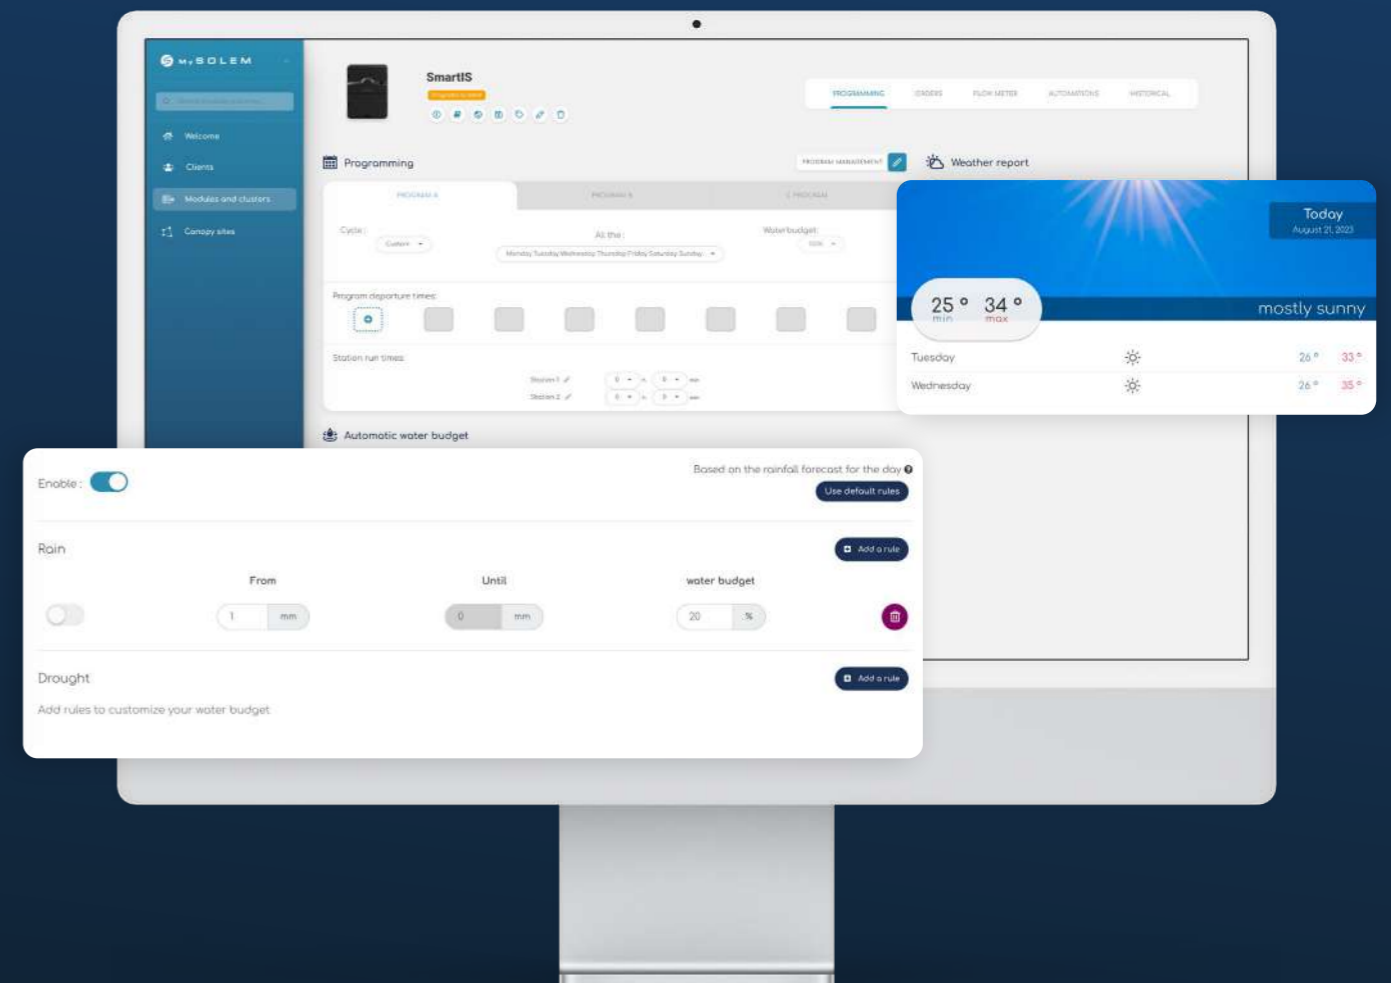

FREE APP

DOWNLOAD THE NEW VERSION & ENJOY YOUR GARDEN!

REMOTE WATERING

CONTROL YOUR IRRIGATION REMOTELY WITH WIFI

AUTOMATIC WATER BUDGET

FREE FEATURE

Automatically set your water budget according to the local weather forecast

Optimize your watering & **save water!**

- Thanks to its geolocation, each of your controllers can connect to the local weather forecast via the internet.
- Define your automatic water budget activation rules (from 0 to 200%) according to rain and drought.
- Available via the MySOLEM platform, this advanced feature checks the activation of your defined rules according to the weather forecast twice daily at 5 AM and 5 PM.