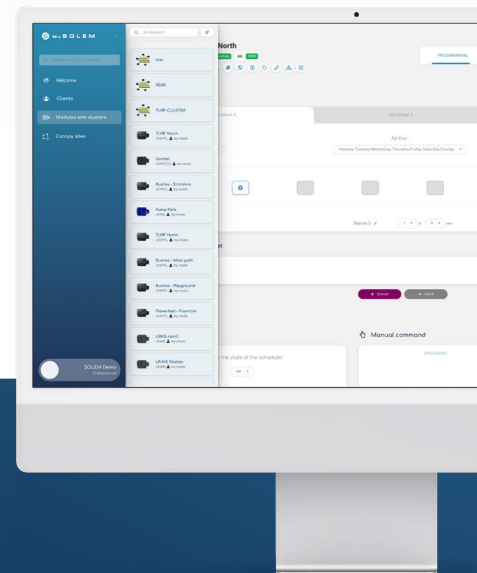

VILLA

AC Powered WiFi Irrigation Controller with Screen

The VILLA is an outdoor AC-powered Bluetooth® watering controller that connects directly to a Wi-Fi box. It has a large display and buttons for easy reading. It can sequentially program 24VAC solenoid valves. Connected to a water meter it will enable you to monitor your water consumption and receive real-time alerts in the event of under- or overflow leaks.

Easy To Program

Using screen and button, the programming is intuitive. Furthermore, the controller can be programmed remotely using the MySOLEM app or platform.

Control your water consumption

The water meters equipped with a pulse contactor installed on the SMART-IS allows to indicate the volume of water (daily, weekly, monthly or yearly), to identify an abnormal flow and detect possible leaks.

Easy Installation & Maintenance

No need for a screwdriver to wire the VILLA.

Protection Case

Its customizable shell protects against rain and sunrays.

MAKE IT SIMPLE

Program your irrigation easily with MySOLEM app.
Free & optimized for most devices.

Irrigation professionals can access up-to-date features on our free internet management platform at [MySOLEM.com](https://www.mysolem.com).