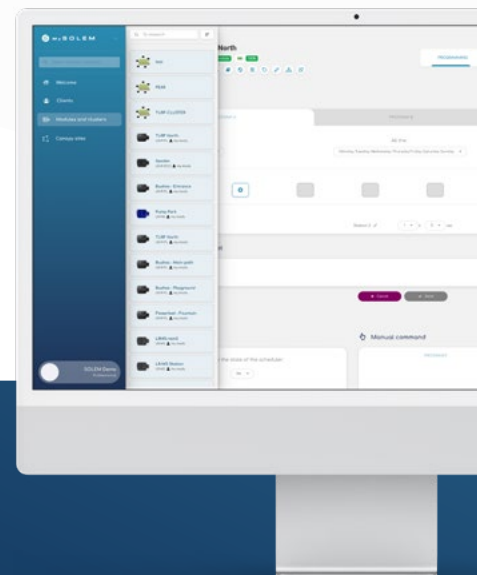

Low battery alert, permanent backup of programming, etc.

Monthly Water Budget

Set your water budget (0 to 200%) per month and the system will apply your settings automatically each month.

MAKE IT SIMPLE

Program your irrigation easily with MySOLEM app.
Free & optimized for most devices.

Irrigation professionals can access up-to-date features on our free internet management platform at [MySOLEM.com](https://www.mysolem.com).