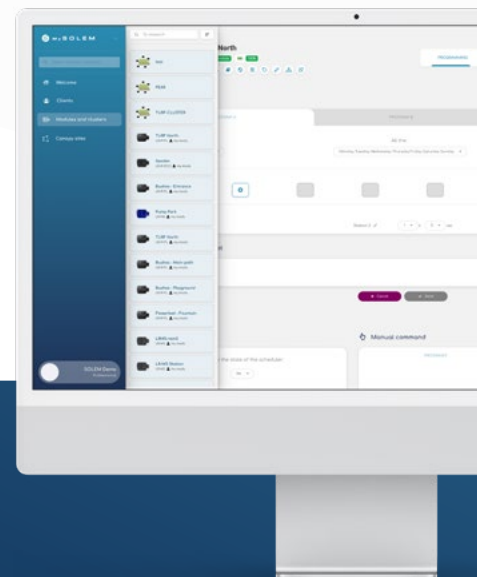

Accurate and easy to use

Autonomous once the programming has been sent. Location automatically saved thanks to the smartphone geolocation of the smartphone during installation in the valve box.

Radio LoRa™

Unmatched LoRa™ radio range (a minimum of 5 times better than radios standards) between the LR-MB or LR-BST gateway and your LR-IS-FL programmer.

MySOLEM

Remote control from MySOLEM App and platform.

Control your water consumption

Supervise continuously the flow of water consumed on each station and detect leakage or abnormal consumption instantly.

MAKE IT SIMPLE

Program your irrigation easily with MySOLEM app.
Free & optimized for most devices.