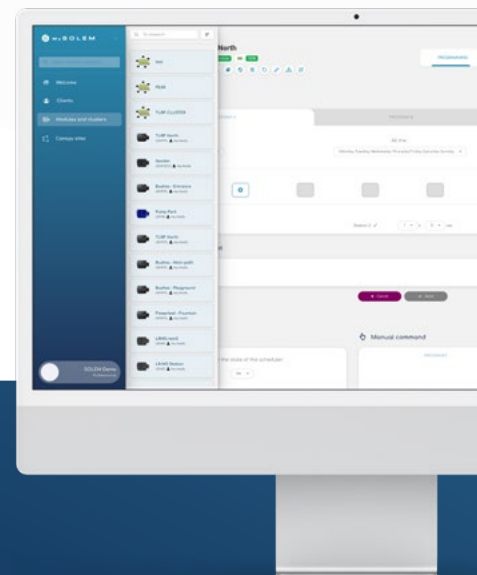

Simplified installation process

The LR-BST-REACT does not need any network configuration on the field; just turn it on and it will be ready to use. Thanks to its wall or pole fixings, its installation is really quick. Power your gateway and find all the controllers online on the MySOLEM platform and app.

Self-contained

The LR-BST-REACT operates autonomously, powered by AC or solar panel, with a backup battery.

CANOPY: site management

CANOPY is a feature available on the MySOLEM platform that enables you to manage the connected spaces of your city or crop fields. Define and visualize your irrigation sites, save time by sending grouped orders, give full or partial access to your teams depending on your sites, geolocate your equipment, and much more.

MAKE IT SIMPLE

Program your irrigation easily with MySOLEM app.
Free & optimized for most devices.

Irrigation professionals can access up-to-date features on our free internet management platform at [MySOLEM.com](https://www.mysolem.com).