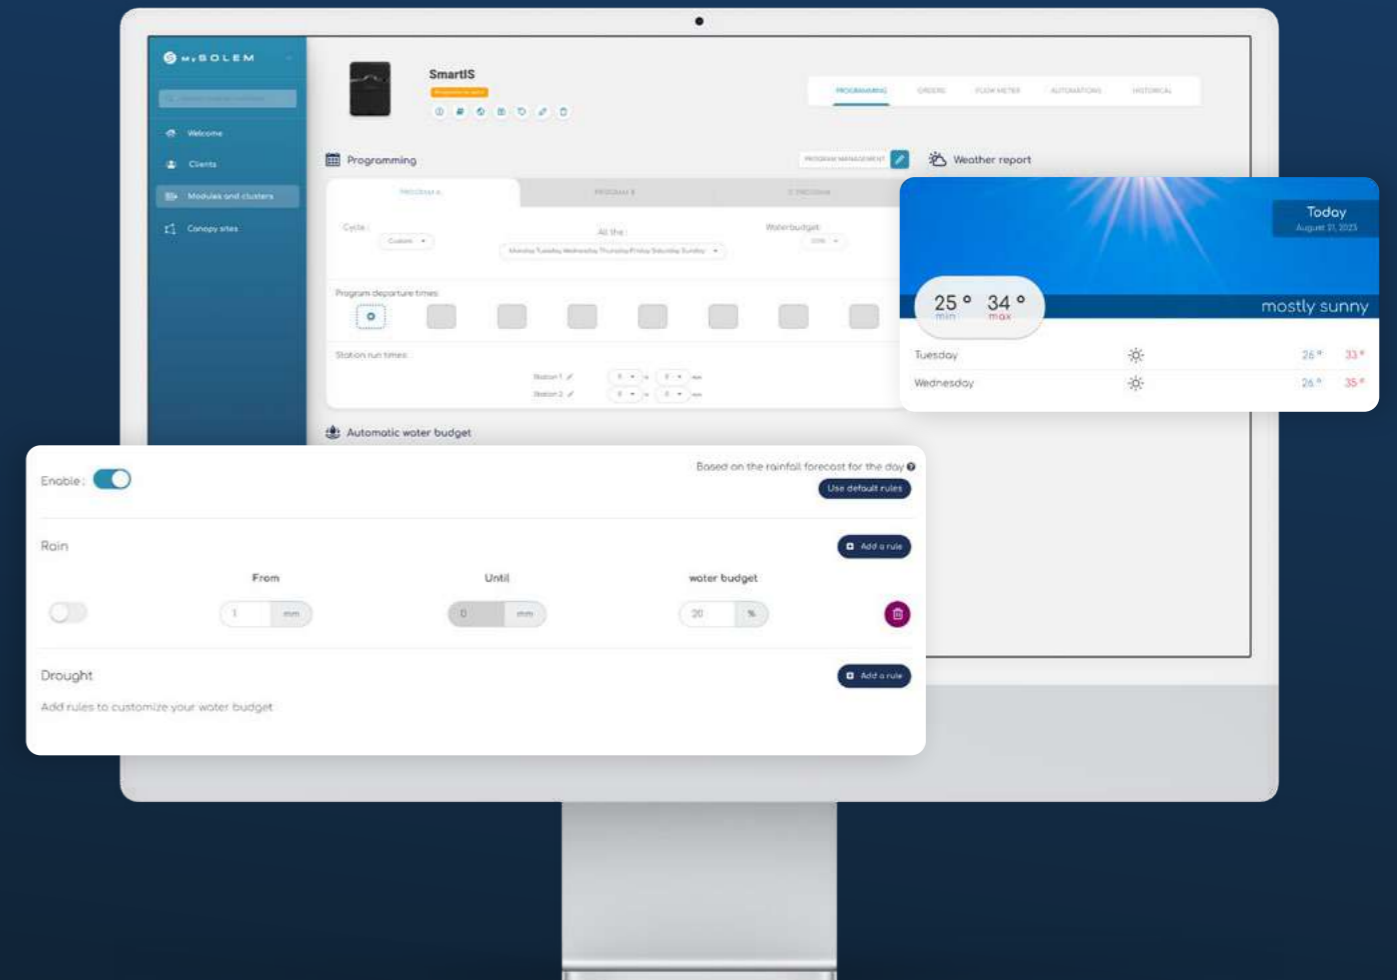

LONG RANGE WATERING

CONTROL YOUR IRRIGATION REMOTELY VIA WIFI

AUTOMATIC WATER BUDGET

FREE FEATURE

Automatically set your water budget according to the local weather forecast

Optimize your watering & save water!

-  Thank to its geolocation, each of your controllers can connect to the local weather forecast via the internet.
-  Define your automatic water budget activation rules (from 0 to 200%) according to rain and drought.
-  Available via the MySOLEM platform, this advanced feature checks 2 times per day (5am / 5pm) the activation of your defined rules according to the weather forecast.