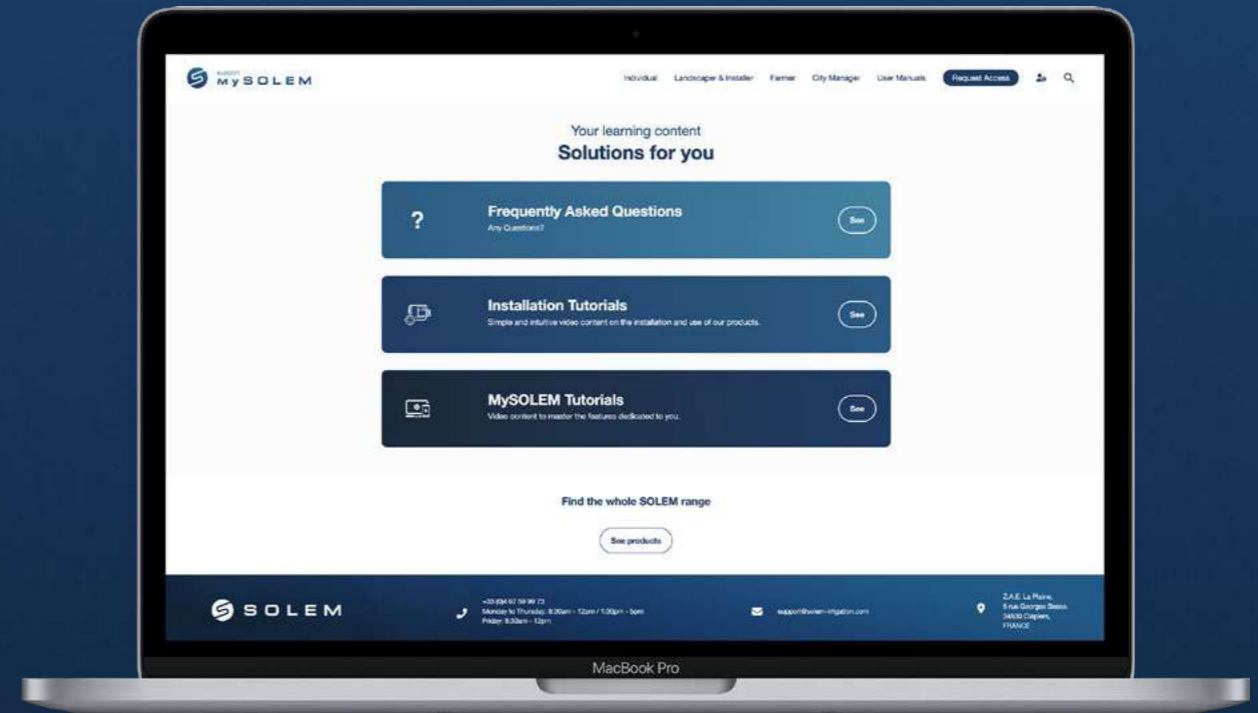

Useful links

App
MySOLEM

App
MyGARDEN

Platform
MySOLEM.com

Website
solem-irrigation.com

E-learning platform
support.mysolem.com

*About 12 hours of maintenance per year.

LEARN BY YOURSELF VIA OUR E-LEARNING ONLINE PLATFORM!

Installation
video tutorials

MySOLEM
video tutorials

FAQ

Product
documentation

support.mysolem.com

SCAN & DISCOVER!

Request professional access

1. Go to <https://support.mysolem.com/en>.
2. Click « **Request Access** » at the upper right corner.
3. Click « **Login with MySOLEM** ».
4. **Login** via MySOLEM & fill in the form.
5. **Validation** of your access within 2 working days.