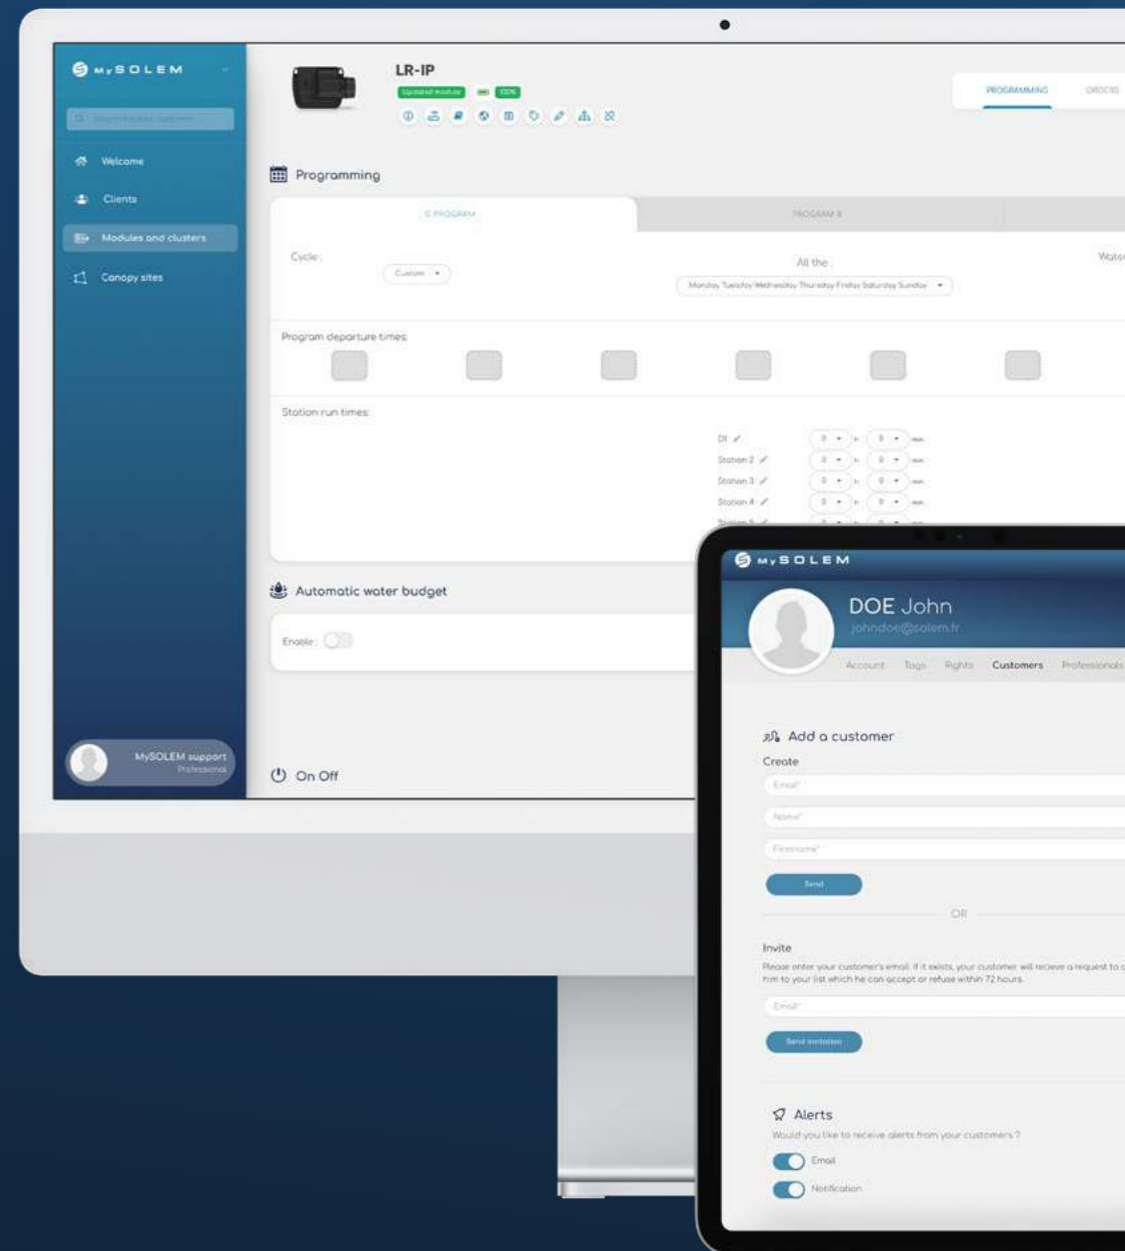

SOLEM

CONNECTED GARDEN

WATERING | POOL | LIGHTING

solem-irrigation.com

2024 EDITION

FREE APPS

GARDEN IRRIGATION MADE EASY!

Program and control the watering of your garden remotely with the MySOLEM app. It is optimized with the Bluetooth® Smart V4 version available on most tablets and smartphones from the App Store or Google Play.

CONTROL YOUR HOME EXTERIOR REMOTELY

MyGARDEN allows you to control your **garden irrigation**, **outdoor pool**, and **architectural lighting** through a free and easy-to-use application. MyGARDEN is optimized with the Bluetooth® Smart V4 version, available on most tablets and smartphones. *This application is also compatible with MySOLEM.*

FREE ONLINE PLATFORM

AN ONLINE MANAGEMENT PLATFORM MADE BY IRRIGATION PROFESSIONALS FOR IRRIGATION PROFESSIONALS

To access additional features (not available on the apps) such as bulk orders, site management site cartography (CANOPY), and user management (Pro account), access our online platform at [MySOLEM.com](https://www.mysolem.com) from a computer. All your programs and products are automatically synchronized on real time on the online platform and the apps.