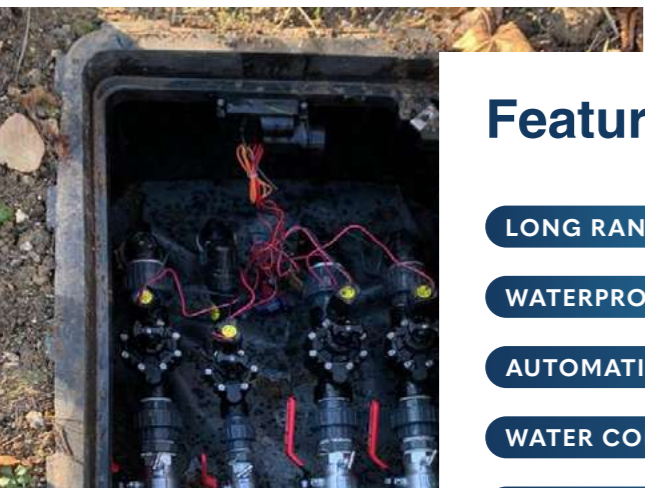

Compatibility	9V	Power	9V
Inputs	or or	Connection	
Stations	1/2/4/6	Control	Remote

800m*

LR-IP-ECO

9V Dual Power Irrigation Controller

3-year WARRANTY

The LR-IP-ECO is a battery-powered, waterproof Bluetooth® and LoRa™ watering controller that shares the same features as the LR-IP. It also features a rechargeable battery, powered by a turbine installed on the pipe, to extend the life of the 9V battery. Thanks to the turbine, measure your daily water consumption and control the flow and leak risks.

Compatibility	9V	Power	Turbine 9V
Inputs	or or	Connection	
Stations	1/2/4/6	Control	Remote

Features

LONG RANGE

WATERPROOF

AUTOMATIC WATER BUDGET p.13

WATER CONSUMPTION MONITORING p.22

VALVE STATUS CONTROL

SCAN TO VIEW SPECIFICATIONS