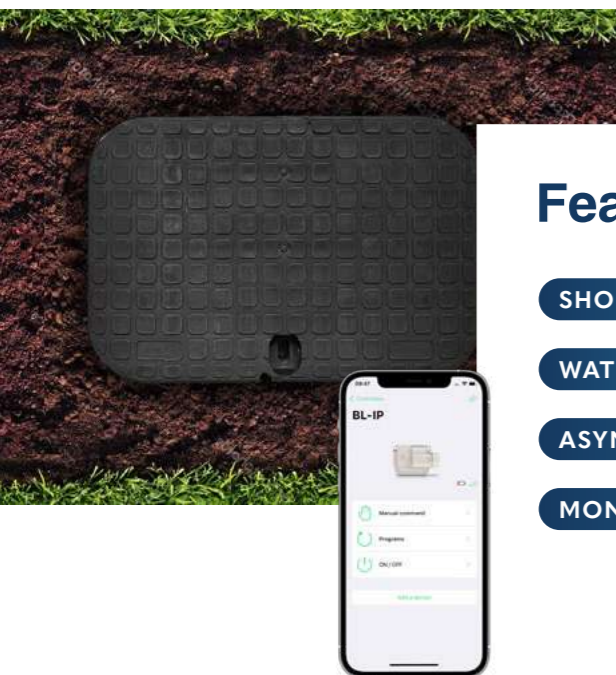

Compatibility		Connection	Bluetooth®
Station	1	Control	Short range
Power	9V		

Our most user-friendly controller!

It only takes a few minutes to install.
Screw the controller onto your garden tap.
Add a dripline or oscillating sprinkler.
Insert a battery and pair the BL-NR to Bluetooth®.
Start setting up your programs!

Features

- SHORT RANGE: 10m
- MISTING

SCAN TO VIEW
PRODUCT SHEET

BL-IP

9V Controller

3-year WARRANTY

The BL-IP is a battery-powered, waterproof Bluetooth® watering controller capable to program 9V solenoid valves sequentially. Its use is ideal for underground installations: no need to open manholes!

Compatibility	9V	Power	9V
Input		Connection	Bluetooth®
Stations	1/2/4/6	Control	Short range

Features

- SHORT RANGE: 10m
- WATERPROOF
- ASYNCHRONOUS MODE
- MONTHLY WATER BUDGET NEW

SCAN TO VIEW PRODUCT SHEET

WooBee

9V Controller with Screen

3-year WARRANTY

The WooBee is a battery-powered, waterproof Bluetooth® watering controller capable to program 9V solenoid valves sequentially. It also features a large display for easy use. Its water meter input enables you to take action in the event of leaks, over- or under-consumption of water.