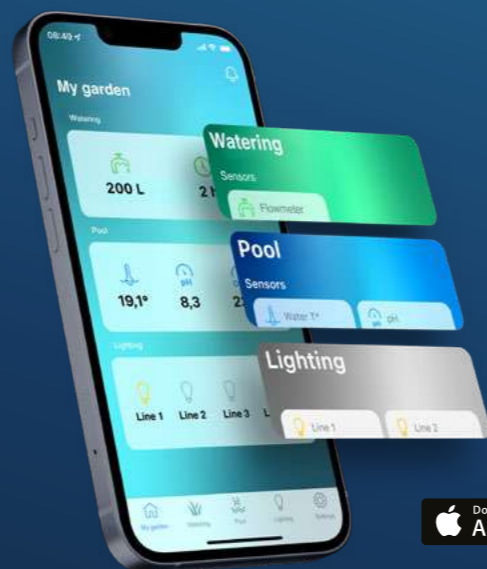

SOLEM

CONNECTED GARDEN

WATERING | POOL | LIGHTING

solem-irrigation.com

2024 EDITION

FREE APPS

GARDEN IRRIGATION MADE EASY!

Program and control the watering of your garden remotely with the MySOLEM app. It is optimized with the Bluetooth® Smart V4 version available on most tablets and smartphones from the App Store or Google Play.

CONTROL YOUR HOME EXTERIOR REMOTELY

MyGARDEN allows you to control your **garden irrigation**, **outdoor pool**, and **architectural lighting** through a free and easy-to-use application. MyGARDEN is optimized with the Bluetooth® Smart V4 version, available on most tablets and smartphones. *This application is also compatible with MySOLEM.*

VALVE STATUS CONTROL

SCAN TO VIEW SPECIFICATIONS

CONNECTED GARDEN

A modular & scalable product range to control your entire garden

DOWNLOAD OUR FREE APP!

Water at the right time thanks to connected sensors