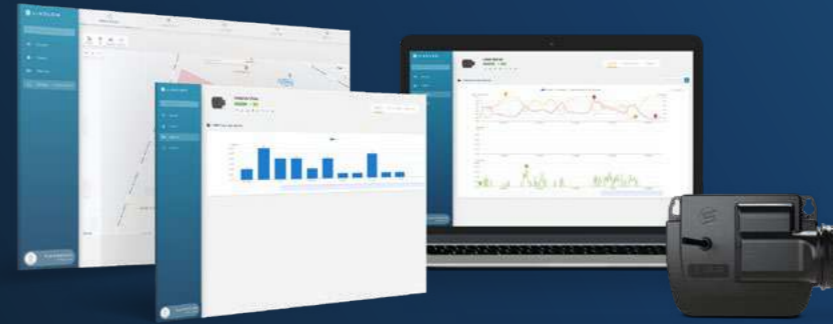

Compatibility	24V	Power	24 VAC
Inputs	or or	Connection	
Stations	2/4/6/9/12	Control	Remote

Features

- LONG RANGE**
- INDOOR**
- AUTOMATIC WATERBUDGET** p.13
- WATER CONSUMPTION MONITORING** p.22

SCAN TO VIEW SPECIFICATIONS

* Range may vary depending the installation's configuration

CONNECTED SENSORS SAVE TIME & WATER!

- +** Anticipate the risk of frost or strong winds
- +** Adjust your water consumption according to rainfall
- +** Optimize your crops with precise soil moisture measure