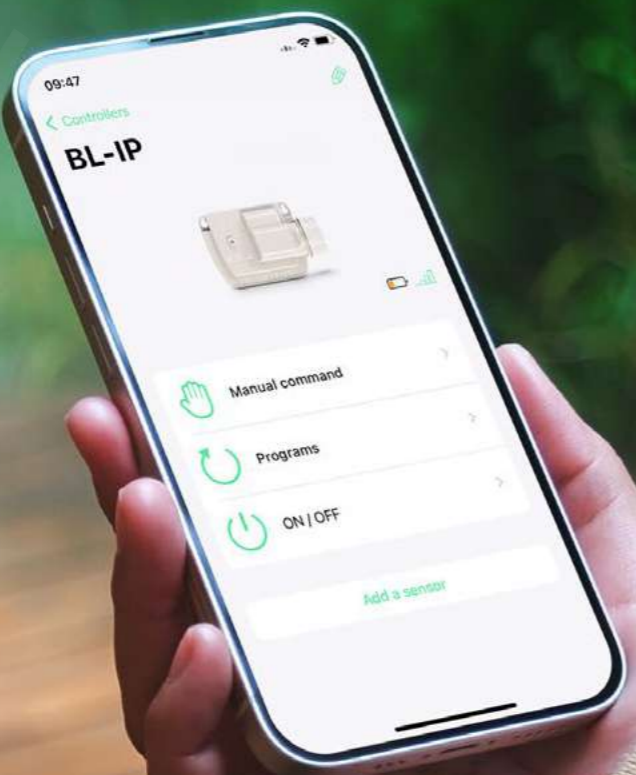

14	SMART-IS	AC Powered WiFi Controller
15	VILLA	AC Powered WiFi Controller with Screen NEW

CONNECTED GARDEN

Gateway

19	LR-MB	WiFi Indoor Gateway
----	-------	---------------------

IRRIGATION

Controllers

20	LR-IP	9V Controller
21	LR-IP-ECO	9V Sustainable Controller ECO RANGE
23	LR-IS	AC Powered Controller

Connected sensors

24	SENSORS	Individual Sensors or in Kit
26	LR-MS	9V Sensor Module
27	LR-MS-ECO	9V Sustainable Sensor Module ECO RANGE

POOL

28	POOL BOX LT	Filtration Controller & Pool Analyser
29	POOL SENSE	9V Connected Floating Pool Analyser

LIGHTING & AUTOMATION

31	LR-OL	AC Powered Automation Controller
----	-------	----------------------------------

SHORT RANGE WATERING

BLUETOOTH® ONLY CONTROLLERS FOR IRRIGATION

BL-NR

9V Watering & Misting Tap Timer Controller

3-year
WARRANTY

The BL-NR is a battery-operated Bluetooth® tap timer controller that can be programmed from a smartphone using the MySOLEM app. A smart, simple solution for watering and/or misting your lawn or garden!