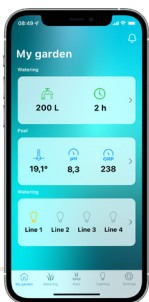

FLOATING POOL ANALYZER

LR-PS

Connection  **Bluetooth®**

Sensors

Power

Managed via

FLOATING POOL ANALYZER

LR-PS is a floating analyzer that installs in minutes directly in the pool and analyzes the quality of the water. LR-PS watches over the main physico-chemical parameters (pH, disinfectant, temperature), it sends alerts and advises you if necessary. Associated with an LR-MB-10, LoRa™/Wi-Fi™ gateway, pilot your product from anywhere.

pH / disinfectant analysis

Alerts with push (LoRa™ mode) & email notifications

Water temperature analysis

Measurement history
LoRa™ mode

MAKE IT SIMPLE

DOWNLOAD MyGARDEN APP FOR FREE

INSTALLATION

Combined pH / ORP probe
Compatible with pool cover and salt chlorination
pH calibration (2 calibration solutions provided)
Power supply 4 AAA batteries (provided)

OPERATION

IP68 waterproof
Temperature: 0°C to 50°C
Autonomy: 1 season
Bluetooth® Smart 4.0 Low Energy
LoRa™ radio communication

DIMENSIONS

Diameter: 11 cm
Height: 19 cm

+ 33 (0)4 67 59 24 25
solem.fr | commercial@solem.fr
ZAE La Plaine - 5, rue Georges Besse - 34830 CLAPIERS 