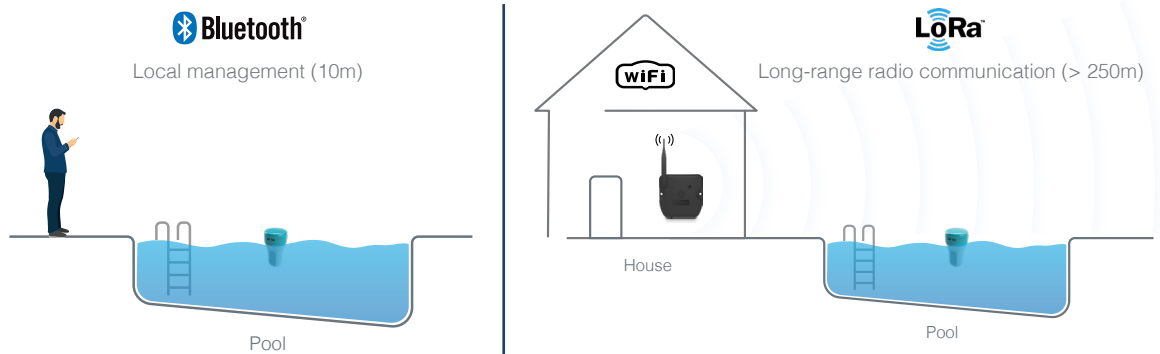

FLOATING POOL ANALYZER

LR-PS

Connection  **Bluetooth®**

Sensors

Power

Managed via

FLOATING POOL ANALYZER

LR-PS is a floating analyzer that installs in minutes directly in the pool and analyzes the quality of the water. LR-PS watches over the main physico-chemical parameters (pH, disinfectant, temperature), it sends alerts and advises you if necessary. Associated with an LR-MB-10, LoRa™/Wi-Fi™ gateway, pilot your product from anywhere.

pH / disinfectant analysis

Alerts with push (LoRa™ mode) & email notifications

Water temperature analysis

Measurement history
LoRa™ mode

MAKE IT SIMPLE

DOWNLOAD MyGARDEN APP FOR FREE

INSTALLATION

Combined pH / ORP probe
Compatible with pool cover and salt chlorination
pH calibration (2 calibration solutions provided)
Power supply 4 AAA batteries (provided)

OPERATION

IP68 waterproof
Temperature: 0°C to 50°C
Autonomy: 1 season
Bluetooth® Smart 4.0 Low Energy
LoRa™ radio communication

DIMENSIONS

Diameter: 11 cm
Height: 19 cm

+ 33 (0)4 67 59 24 25
solem.fr | commercial@solem.fr
ZAE La Plaine - 5, rue Georges Besse - 34830 CLAPIERS 