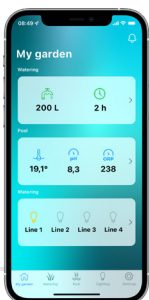

Water temperature analysis

Pool cover positioning sensor

Alerts with push & email notifications LoRa™ mode

Filtration times advice

Measurement history LoRa™ mode

Quick plug and play installation

(easy wiring on DIN rail)

OPERATION

Filtration switch ON/OFF//Auto
Spotlight switch
Temperature: -10°C to 60°C
IP65 Panel

Bluetooth® Smart 4.0 Low Energy
LoRa™ radio communication

DIMENSIONS

Width: 24,6 cm
Height: 31 cm
Depth: 14,8 cm